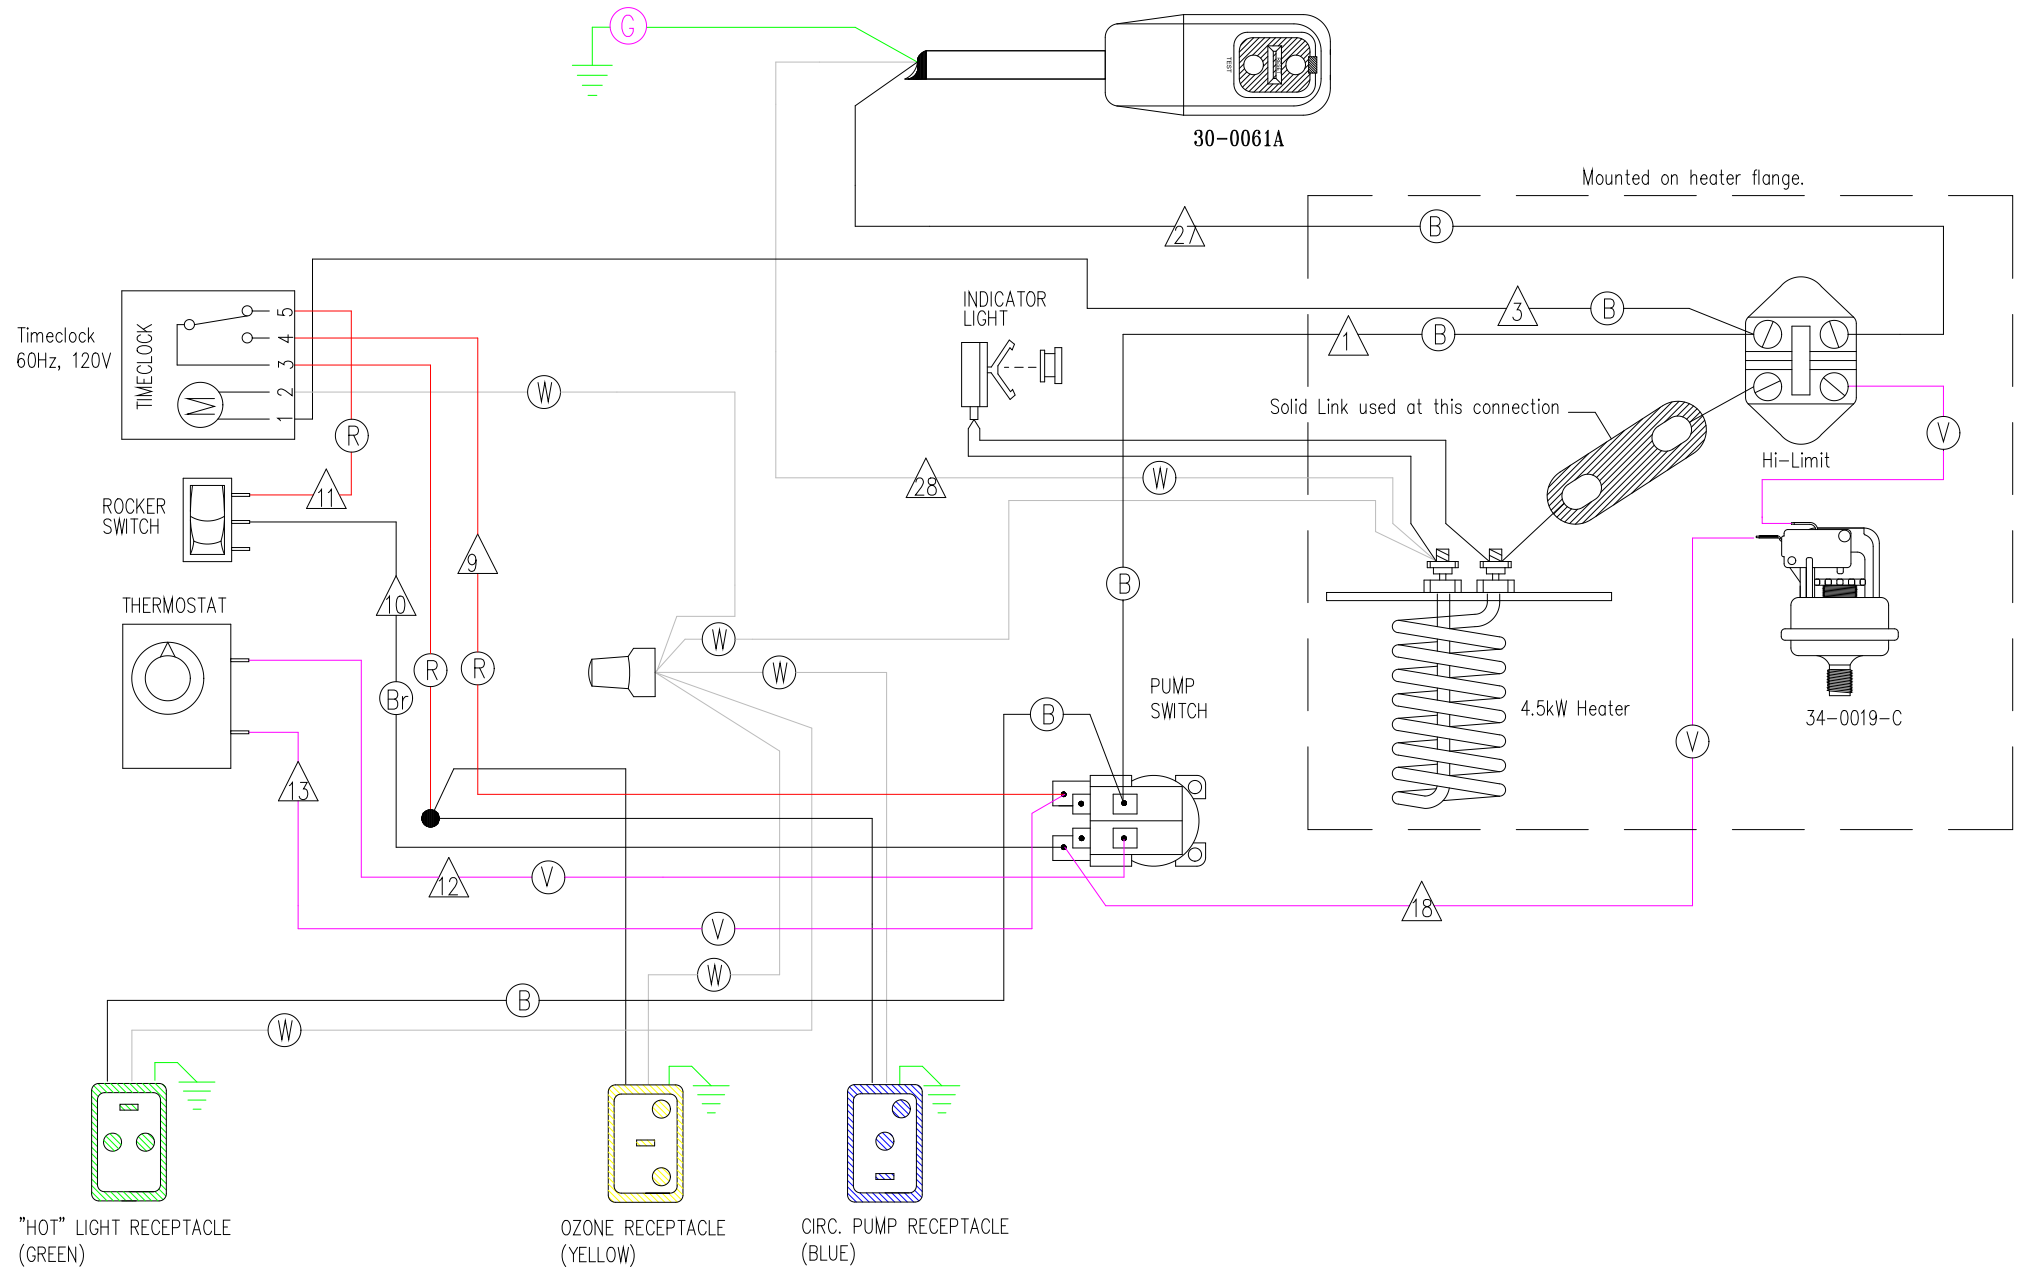

15 AMP CORD-END GFCI

HYDRO-QUIP
CORONA, CA (909) 273-7575

Manufacture Notes:

Dwg. No.
TOOTG-BDEKQ-D

Drawn
LSL

Rev
4

Date
01.28.05

Diagram No.
933

Wire Color Code

B - Black	G - Green
Br - Brown	Bl - Blue
R - Red	V - Violet
O - Orange	W - White
Y - Yellow	